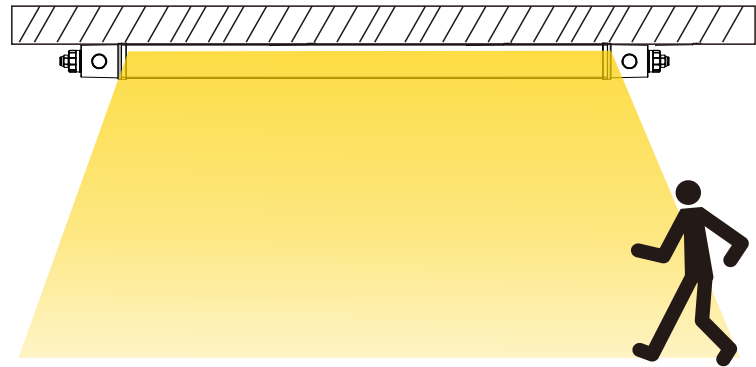

## ACCESSOIRE: SENSOR MW-SE-UG

Détecteur de mouvement (*SENSOR*)  
à l'interieur

Pas de passage:

Presence:

### DIPSwitchSetting

DetectionArea(Sensitivity)

HoldTime

DaylightThreshold

	1	2	3		4	5	6		7	8	9	
I	ON	ON	ON	100%	ON	ON	ON	5S	ON	ON	ON	2Lux
II	-	ON	ON	75%	-	ON	ON	30S	ON	ON	-	10Lux
III	ON	-	ON	50%	ON	-	ON	90S	-	ON	-	25Lux
IV	-	-	ON	25%	-	-	ON	3min	ON	-	-	50Lux
V	-	-	-	10%	ON	ON	-	20min	-	-	-	Disable*
					-	-	-	30min				